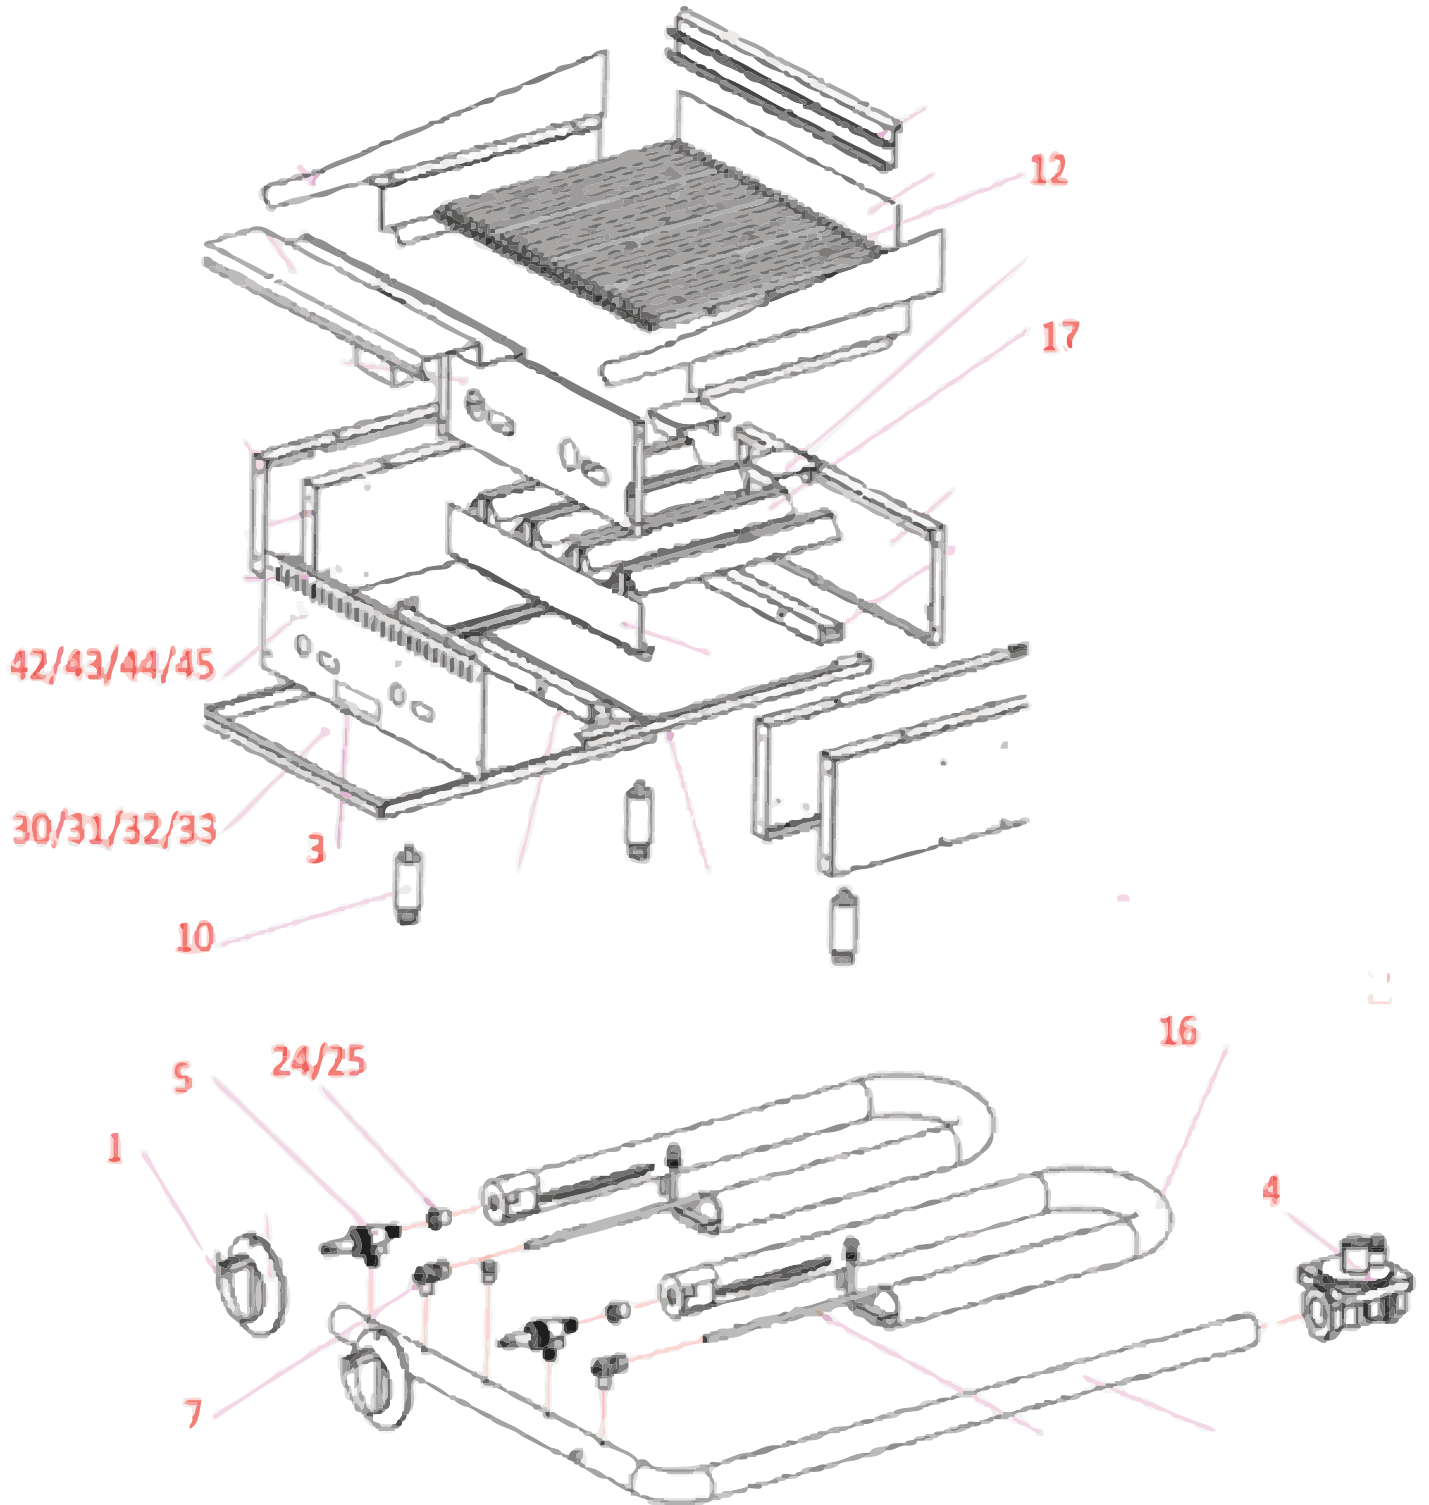

# Parts Breakdown

Model CE-CN-CB12-M 47376

# Parts Breakdown

---

## Model CE-CN-CB12-M 47376

Item No.	Description	Position	Item No.	Description	Position	Item No.	Description	Position
AI779	Knob for 47376	1	AI752	4" Adjustable Leg for 47376	10	AI783	Orifice (Charbroiler, Nat Gas) for 47376	24
AI780	Nameplate for 47376	3	AI781	Grate - Charbroiler for 47376	12	AI784	Orifice (Charbroiler, LP Gas) for 47376	25
AI750	Regulator 4"/10" for 47376	4	AI753	"U" Burner - Griddle & C Broiler for 47376	16	AI785	Drop Pan for 12 Charbroiler & Hot Plate for 47376	30
AI767	Manual Gas Valve for 47376	5	AI782	Stainless Steel Radiant - Charbroiler for 47376	17	AI786	Front Panel - 12" Charbroiler for 47376	42